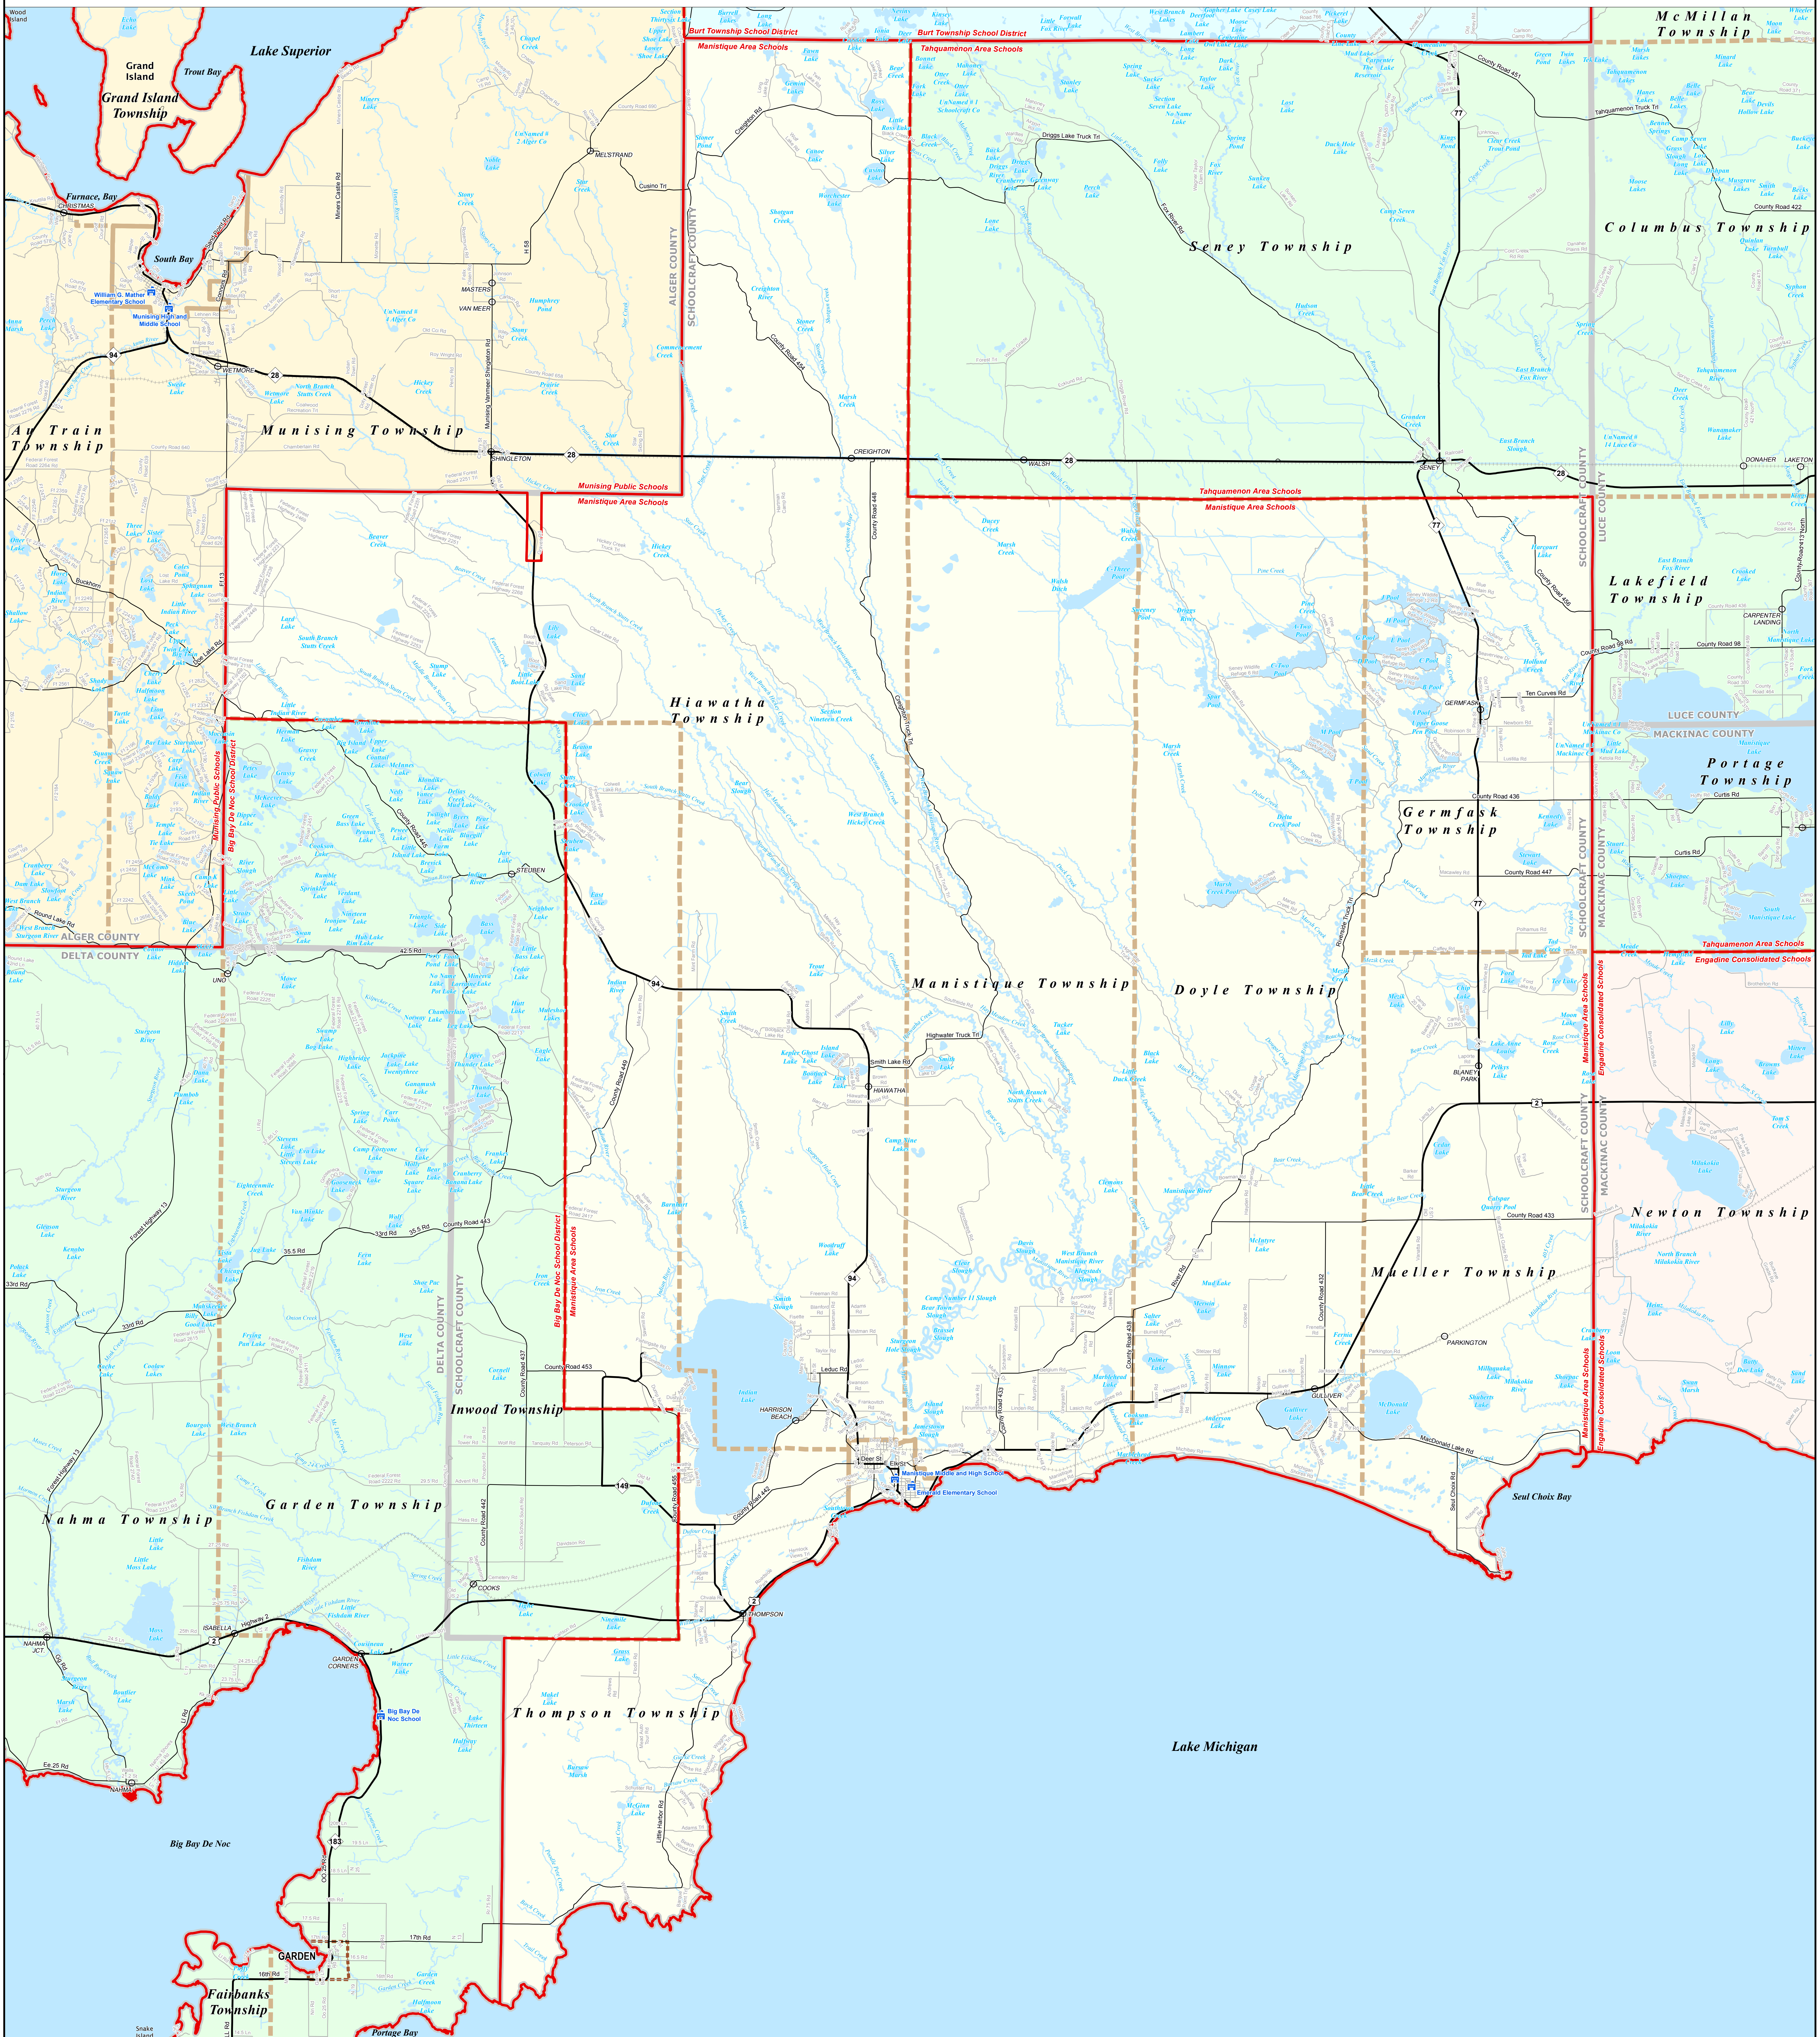

MANISTIQUE AREA SCHOOLS

Delta-Schoolcraft ISD

0.25 0.5 1 Miles

*Note: Non K-12 School Districts identified with Asterisk (*) in Name

All information presented in this publication is in the public domain and may be reproduced, reprinted, and redistributed as desired.

11/14/13

Legend	
School District	Unincorporated Place
County	School
City	Water Feature
Township	Freeway
Village	Highway
Census Designated Place	Primary Road
	Local Road
	Railroad
	River, Stream, or Drain

Source: Michigan Geographic Framework, v13a